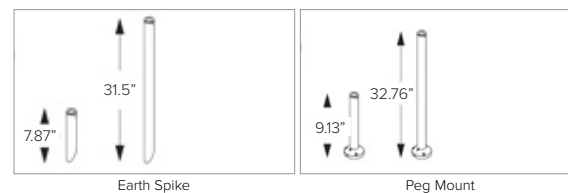

INSTALLATION ACCESSORIES	
1DU2845	Short earth spike Ferrite Grey finish, Ground Install. Dimensions 7.87"H.
1DU2846	Long earth spike, Ferrite Grey finish, Ground Install. Dimensions 31.5"H.
1DU2847	Short peg with base for surface mounting, Ferrite Grey finish. Dimensions 9.13"H.
1DU2848	Long peg with base for surface mounting, Ferrite Grey finish. Dimensions 32.76".