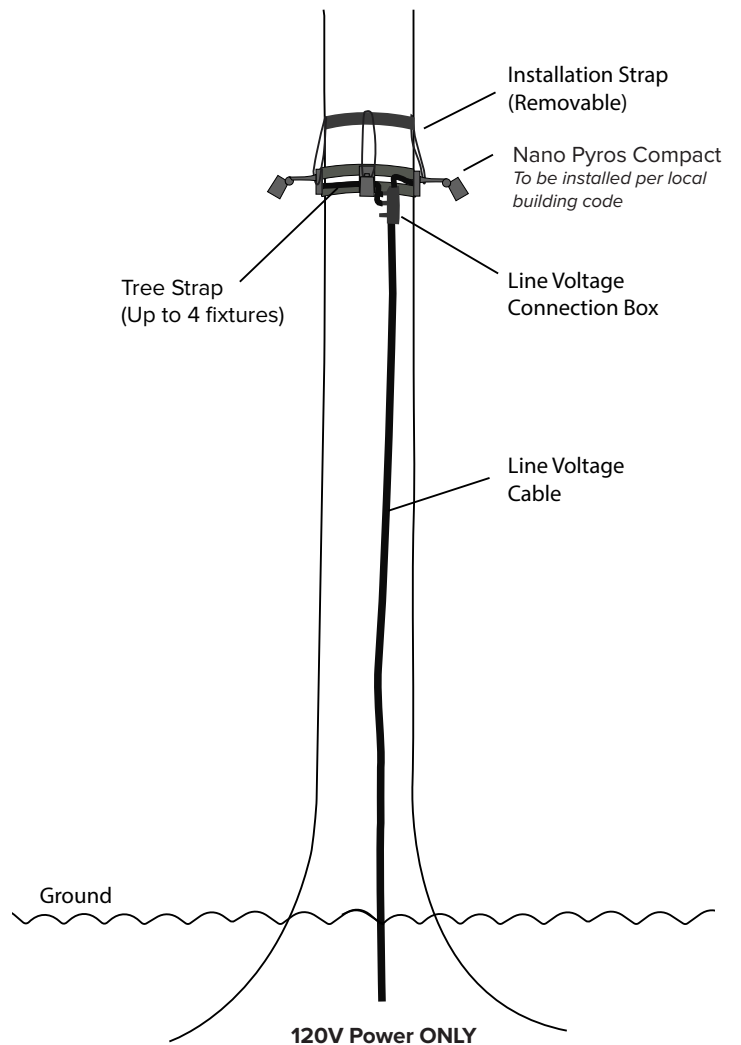

TTIS0101	Installation strap flexible nylon webbing strap with metal cinch buckle and lock in loop. Includes 4 each 12" rubber loops to hold up to 4 fixtures in place while positioning.

FIXTURE BRACKETS (REQUIRED) - CHOOSE 1

Buckle style Brackets for securing onto Tree Straps.

TTNR0101E2	Ferrite Grey finish fixture bracket remote tree bracket.
TTNR0102E2	Bronze finish fixture bracket remote tree bracket.

WIRING CONNECTION BOX (OPTIONAL)

Tree strap connection boxes are used to connect all multiple low voltage cables for one continuous cable connection down the tree, additional cable provided by others.

TTCB0103	Tree Strap Connection Box. Grey ABS plastic with internal terminal block for wire connections and 3 each 1/2" knockouts for connections to 1 to 4 fixtures. Dimensions: 3/4" x 2 1/2" x 1 3/4".

MESH WIRE PROTECTION COVER (OPTIONAL)

Polypropylene webbing is great for outdoor applications. A braided polyethylene terephthalate (PET) monofilament yarn resistant to chemical degradation, UV radiation, and abrasion.

TTSJS01	Carbon Grey 3/8" SJO Cord Sleeve (Sold per foot)
TTSJS02	Brown 3/8" SJO Cord Sleeve (Sold per foot)
TTSJS03	Forest Green 3/8" SJO Cord Sleeve (Sold per foot)

Wiring Configuration

Adjust the strap every 6 months in order to prevent tree damage.