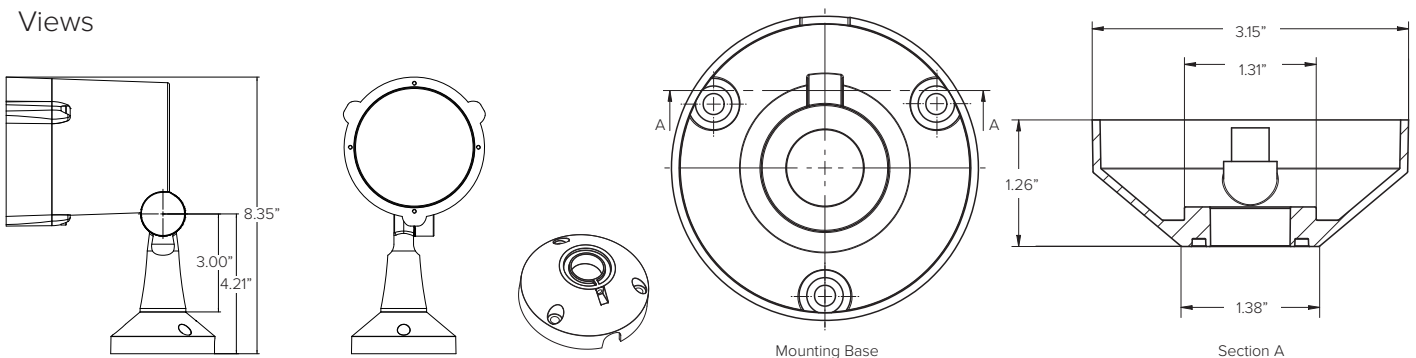

TARGETTI

NANO PYROS Compact

Compact flood light for high intensity LED

Concept: Professional adjustable LED projector flood light.
Housing: Anodized and painted die cast aluminum body and joints.
Materials: Extra clear tempered safety glass, 20 joule shock resistant. Consult factory for marine grade cataphoresis painting treatment to be used from ocean shoreline to 1/2 mile inland. Fixtures located in marine environments are not to be in direct contact with salt for extended periods of time or used with corrosive agents.
Optic: COB LED. Available in Spot 13° or Flood 32°. Highly reflective metallic hybrid optic (reflective-refractive) system with anodized aluminum reflector and lens system in optical glass with PMMA (spot) or optical glass (flood) lens and holographic filter.
Mounting: Optical housing 180° adjustable on the vertical plane with aim locking system. Joined mounting bracket allowing for 359° adjustment of the fixture on the horizontal plane.
Installation: Pre-cabled with 10' SJOOW 18-3 cable
Finish: Ferrite Grey / Bronze
Driver: Integrated Driver housed in fixture as non-dimmable, 0-10V dimmable, or phase dimmable.

Wattage: 23W
Color Temperature: 3000°K / 4000°K
CRI: 84Ra
Delivered Lumens:

	3000°K	4000°K:
Spot 13° =	1289Lm	1333Lm
Flood 32° =	1207Lm	1248Lm

Lumen Maintenance (L70): 50,000hrs
Calculation for LED fixtures are based on measurements that comply with IES LM-80.

Voltage: 120-277V AC 50/60Hz, tree mounting provided in 120V only.
IP Rating: IP67

Certifications: cULus listed Wet Location IP67 Tested as IP68
Tested in accordance with LM-79-08
^ATitle 24 commercial installation compliant.

^BConsult factory for marine grade cataphoresis treatment.
Warranty: 5 year limited warranty