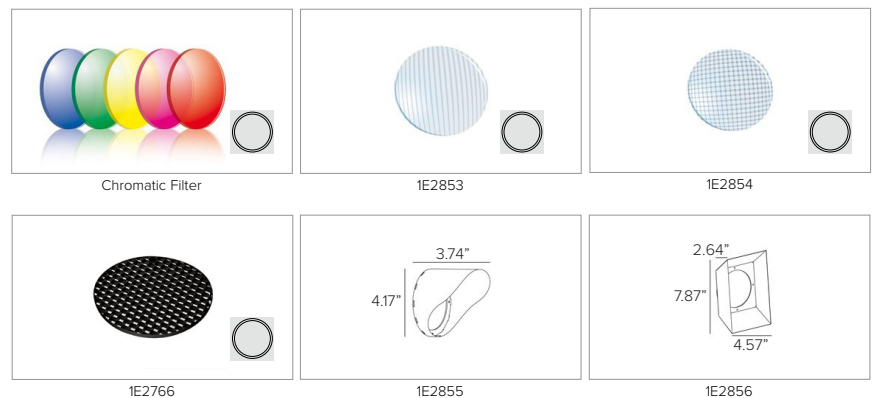

OPTICAL ACCESSORIES	
Maximum of one Filter Optical Accessory + Asymmetric Screen or Barn Door. Hex louver can be used in addition with other accessories as it is housed inside fixture.	
1E2849	Chromatic filters red. Complete with ring Ferrite Grey finish. Diameter 4.22".
1E2850	Chromatic filters green. Complete with ring Ferrite Grey finish. Diameter 4.22".
1E2851	Chromatic filters blue. Complete with ring Ferrite Grey finish. Diameter 4.22".
1E2852	Chromatic filters yellow. Complete with ring Ferrite Grey finish. Diameter 4.22".
1E2853	"Blade of light" effect refractive filter. The special linear incisions modify the light beam, enlarging it in a perpendicular direction to the incisions. With very narrow beams it is possible to obtain precise "blades" of light. Complete with ring Ferrite Grey finish. Diameter 4.22".
1E2854	"Soft beam" effect refractive filter. The special linear incisions reduce the variance between the primary and secondary light beam, making it more uniform. Complete with ring in Ferrite Grey finish. Diameter 4.22".
1E2766	Anti-glare louver. Black painted metal honeycomb structure. Designed to be housed inside the fixture.
1E2855	Adjustable stainless steel asymmetric screen, 8 positions, with 2 mounting screws. Permits the shielding of the light beam with wide beam optics. Ferrite Grey Finish.
1E2856	Stainless steel barn door with fixed flaps, 4 positions adjustment, with 2 mounting screws. Ferrite Grey Finish.