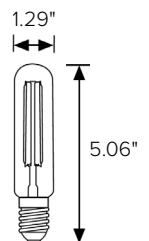

QUICK SHIP
1 - 2 weeks

Lead time for quick ship fixtures is 1 week from processed PO date. Consult factory for quantities of over 50 lamps to confirm lead time.