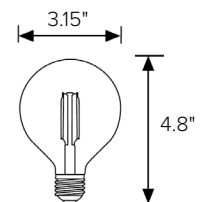

QUICK SHIP 1 - 2 weeks Lead time for quick ship fixtures is 1 week from processing PO date.