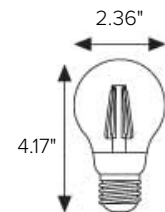

QUICK SHIP 1-2 weeks Lead time for quick ship fixtures is 1 week from processing PO date.