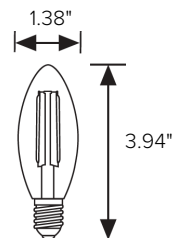

QUICK SHIP
1-2 weeks

Lead time for quick ship fixtures is 1 week from processing PO date.