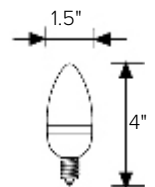

Ordering Guide

PRODUCT CODE	TYPE	BASE	WATTAGE	LENS	COLOR TEMP	VOLTAGE	DIMMING
DL — DecoLed™	C — Candelabra	2 — E12 Base	05 — 5W	CC — Clear Lens (Crown)	22 — 2200K 27 — 2700K	1 — 120V AC	D — Dimmable
DLV — DecoLed™	C — Candelabra	E12 — E12 Base	04 — 4W	OP¹ — Opal Lens	27 — 2700K	1 — 120V AC	D — Dimmable