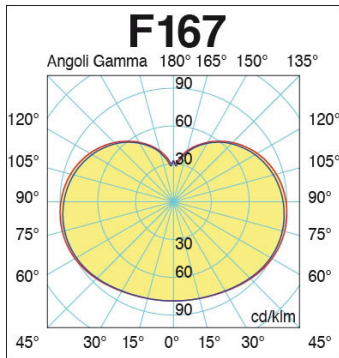

DECOLED AURORA™

A-LAMP GLASS

Line voltage LED A60 retrofit

High efficacy A60 retrofit medium base LED lamp inside a glass envelope.

Key Features

- DECOLED Aurora Bulbs contain LEDs enclosed within standard A60 lamp casing made of glass
- Meets general lighting requirements with significant energy savings
- 330° x 360° light distribution for spherical illumination in decorative fixtures
- Direct replacement for 60W incandescent lamp with full glass envelope for even illumination
- Produces a warm light with a very wide spectrum for comfortable and pleasant lighting, particularly suited for residential environments and hotels
- Smooth Dimming with ELV or MLV & CL Leading Edge Dimmers

Details

Lamp Type	A-Lamp Opal Glass LED Retrofit
Color Temp	2700°K
Color Consistency	Advanced LED binning with +/- 2-step MacAdam Ellipses <i>Color consistency maintained through rated lamp life</i>
Wattage	6.5W (E26), 8W (GU24)
Lumen	740lm (E26), 806 (GU24)
Voltage	120V Only
Color Quality	Up to 90 CRI
Lamp Life	> 20,000 hours at L70
Base	Medium E26 or GU24
Distribution	330° x 360°
Power Factor	0.93
# of On-Off cycles	100,000
Lamp start time	< 0,2s
Dimming	ELV & CL Leading Edge Dimmers
Dimensions	2.36" Dia x 4.17" Length
Weight	0.2Lbs
Listing	cULus Listed E481518
Certifications	Tested in accordance with LM-79-08
Warranty	3 year warranty