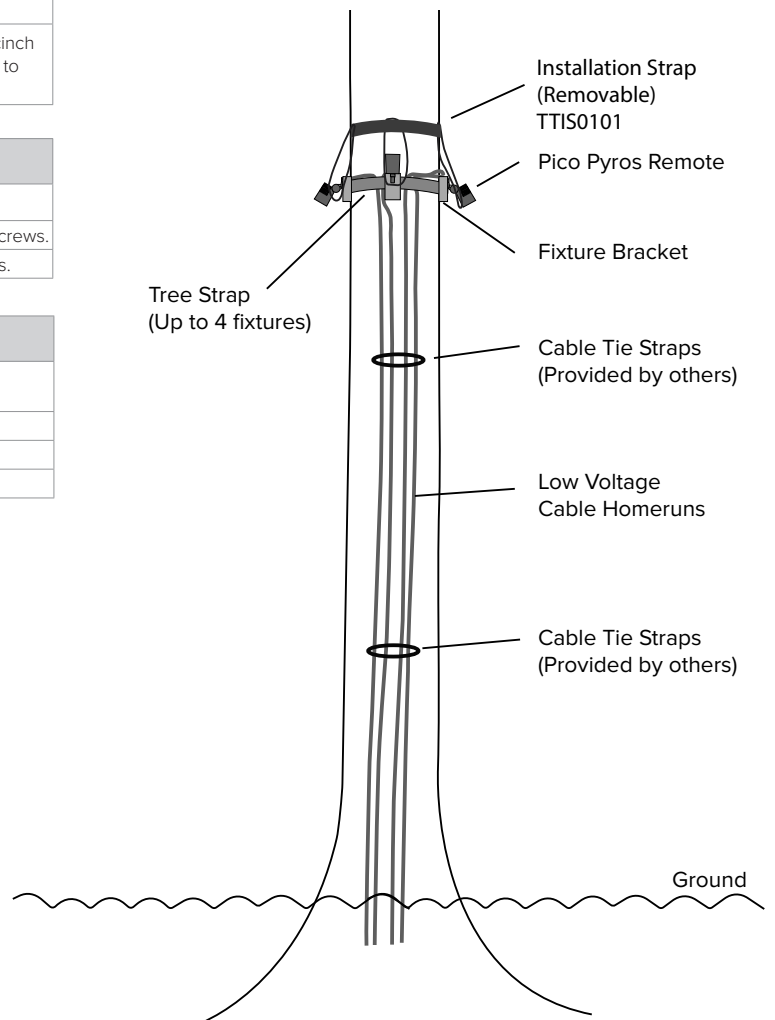

INSTALLATION STRAP (OPTIONAL)

Durable 1.5 inch wide Nylon webbing Strap is flexible with Metal Cinch Buckle and lock in loop to prevent slipping. The installation strap comes with 4 each 12 inch Rubber Loops used to hold up to 4 fixtures in place while positioning and tightening the Tree Strap in position during Installation or Maintenance and then removed for operation. **For use with 2 or more fixtures.**

TTIS0101	Installation strap flexible nylon webbing strap with metal cinch buckle and lock in loop. Includes 4 each 12" rubber loops to hold up to 4 fixtures in place while positioning.

FIXTURE BRACKETS (REQUIRED) - CHOOSE 1

Buckle style Brackets for securing onto Tree Straps.

TTPR0101	Ferrite Grey finish Bracket with stainless steel mounting screws.
TTPR0102	Bronze finish Bracket with stainless steel mounting screws.

MESH WIRE PROTECTION COVER (OPTIONAL)

A braided polyethylene terephthalate (PET) monofilament yarn resistant to chemical degradation, UV radiation, and abrasion.

TTSJS01	Carbon Grey 3/8" SJO Cord Sleeve (Sold per foot)
TTSJS02	Brown 3/8" SJO Cord Sleeve (Sold per foot)
TTSJS03	Forest Green 3/8" SJO Cord Sleeve (Sold per foot)

Wiring Configuration

Adjust the strap every 6 months in order to prevent tree damage.