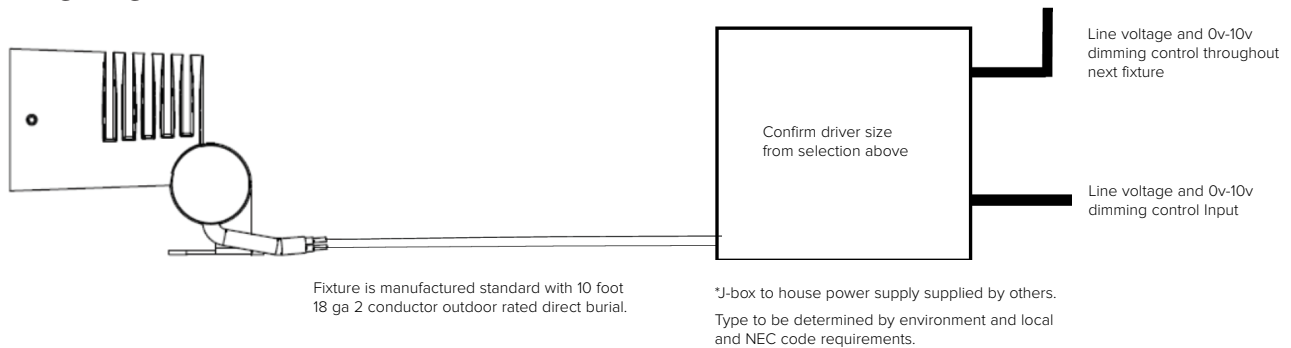

INSTALLATION ACCESSORIES	
1E0995	Ground Stake, 4.3" length

1E0995

Wiring Diagram

Tree Mounting Accessories

TREE STRAP (REQUIRED) - CHOOSE 1

Durable 1.5 inch wide Nylon webbing Strap is flexible with High Strength Aircraft Aluminum V-ring Buckle in Gunmetal finish and lock in loop to prevent slipping. The strap is made to coordinate with up to 4 fixtures and 1 wiring connection box.