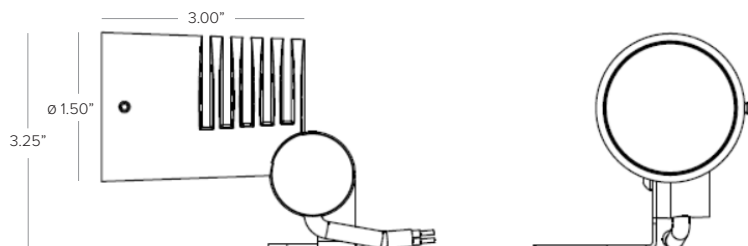

TARGETTI

PICO PYROS Remote Compact Remote Driver Floodlight Projector

Concept: Compact projector flood light for high intensity LED.

Housing: Die-cast aluminum body and joints. Finned optical housing for heat dissipation.

Optic: High Efficiency multichip LED. Microfacetted aluminium optics available.

Mounting: Complete with wall mounting bracket. 180° adjustable on the vertical plane with aim locking system, +/-45° adjustable on the horizontal plane through mounting bracket.

Installation: Pre-cabled with 10' Belden 18ga 2 conductor direct burial cable.

Finish: Ferrite Grey / Bronze

Driver: Local remote Class 2 driver.

Wattage: 8W

CRI: Ra84

Color Temperature: 3000°K / 4000°K

Delivered Lumens: 3000°K 4000°K

Spot 18° = 408Lm 433Lm

Flood 36° = 361Lm 383Lm

Lumen Maintenance (L70): 50,000hrs

Calculation for LED fixtures are based on measurements that comply with IES LM-80.

Voltage: Class 2 (remote driver sold separately, see page 2)

IP: IP67

Certifications: cULus Class 2 Wet Location Listed E479873

Tested in accordance with LM-79-08

Warranty: 5 year limited warranty

PRODUCT CODE	TYPE	POWER	FINISH	OUTPUT	OPTICS	COLOR TEMP	+	POWER SUPPLY
PP — Pico Pyros	RD — Remote Driver	C2 — Class 2 (Driver sold separately, see page 2)	BZ — Bronze FE — Ferrite Grey	L1 — 8W	SP — Spot 18° FL — Flood 36°	30 — 3000K 40 — 4000K		See page 2

Views