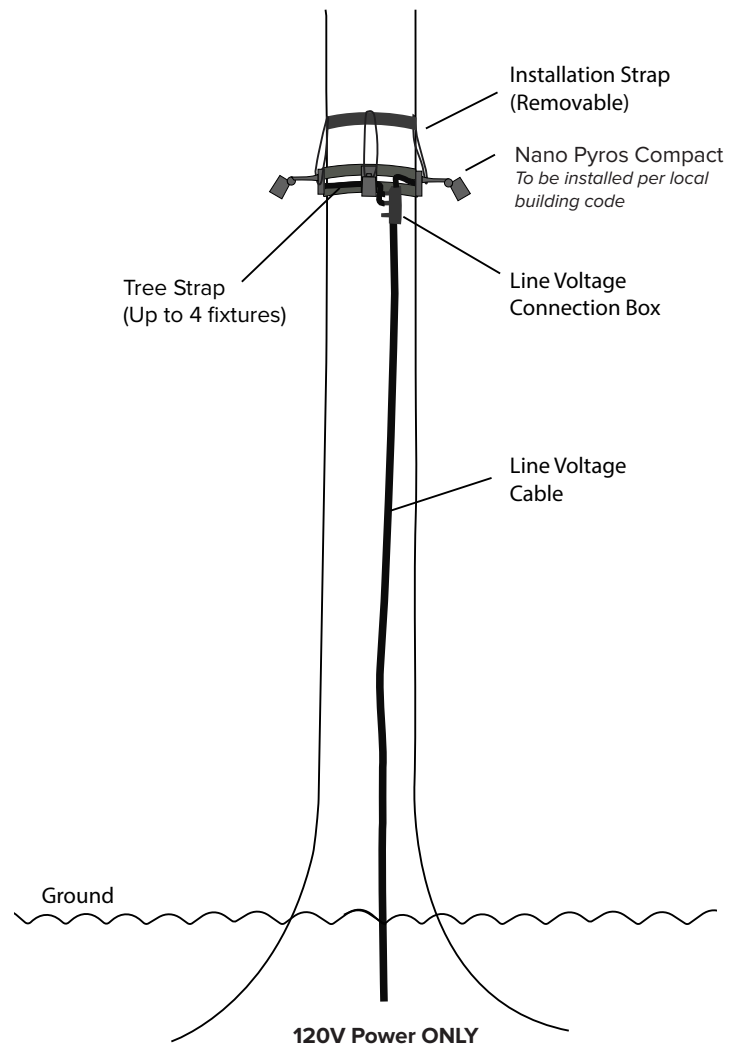

TTNR0101E2	Ferrite Grey finish fixture bracket remote tree bracket.
TTNR0102E2	Bronze finish fixture bracket remote tree bracket.

TREE STRAP LINE VOLTAGE CONNECTION BOX (REQUIRED) - CHOOSE 1

Tree strap junction boxes are used to split the line voltage power to either 1, 2, 3 or 4 separate integral driver fixtures. **Required for line voltage applications**

TTJB0103	Tree Strap Connection Box. Grey ABS plastic with internal terminal block for wire connections and 3 each 1/2" knockouts for connections to 1 or 2 fixtures. Dimensions: 3 1/4" x 2 1/2" x 1 1/4".
TTJB0104	Tree Strap Connection Box. Grey ABS plastic with internal terminal block for wire connections and 4 each 1/2" knockouts for connections to 2 or 3 fixtures. Dimensions: 4 1/2" x 2 1/2" x 1 1/4".
TTJB0105	Tree Strap Connection Box. Grey ABS plastic with internal terminal block for line voltage wire connections and 5 each 1/2" knockouts for connections to 3 or 4 fixtures. Dimensions: 6 1/4" x 3" x 2 1/8".

MESH WIRE PROTECTION COVER (OPTIONAL)

Polypropylene webbing is great for outdoor applications. A braided polyethylene terephthalate (PET) monofilament yarn resistant to chemical degradation, UV radiation, and abrasion.

TTSJS01	Carbon Grey 3/8" SJO Cord Sleeve (Sold per foot)
TTSJS02	Brown 3/8" SJO Cord Sleeve (Sold per foot)
TTSJS03	Forest Green 3/8" SJO Cord Sleeve (Sold per foot)

Wiring Configuration

Adjust the strap every 6 months in order to prevent tree damage.