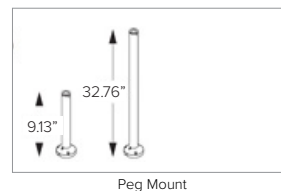

Views

TARGETTI

NANO PYROS Compact

OPTICAL ACCESSORIES	
Maximum of one Filter Optical Accessory + Asymmetric Screen or Barn Door. Hex louver can be used in addition with other accessories as it is housed inside fixture.	
1E2849	Chromatic filters red. Complete with ring Ferrite Grey finish. Diameter 4.22".
1E2850	Chromatic filters green. Complete with ring Ferrite Grey finish. Diameter 4.22".
1E2851	Chromatic filters blue. Complete with ring Ferrite Grey finish. Diameter 4.22".
1E2852	Chromatic filters yellow. Complete with ring Ferrite Grey finish. Diameter 4.22".
1E2853	"Blade of light" effect refractive filter. The special linear incisions modify the light beam, enlarging it in a perpendicular direction to the incisions. With very narrow beams it is possible to obtain precise "blades" of light. Complete with ring Ferrite Grey finish. Diameter 4.22".
1E2854	"Soft beam" effect refractive filter. The special linear incisions reduce the variance between the primary and secondary light beam, making it more uniform. Complete with ring in Ferrite Grey finish. Diameter 4.22".
1E2766	Anti-glare louver. Black painted metal honeycomb structure. Designed to be housed inside the fixture.
1E2855	Adjustable stainless steel asymmetric screen, 8 positions, with 2 mounting screws. Permits the shielding of the light beam with wide beam optics. Ferrite Grey Finish.
1E2856	Stainless steel barn door with fixed flaps, 4 positions adjustment, with 2 mounting screws. Ferrite Grey Finish.

INSTALLATION ACCESSORIES	
1DU2845	Short earth spike Ferrite Grey finish, Ground Install. Dimensions 7.87"H.
1DU2846	Long earth spike, Ferrite Grey finish, Ground Install. Dimensions 31.5"H.
1DU2847	Short peg with base for surface mounting, Ferrite Grey finish. Dimensions 9.13"H.
1DU2848	Long peg with base for surface mounting, Ferrite Grey finish. Dimensions 32.76".