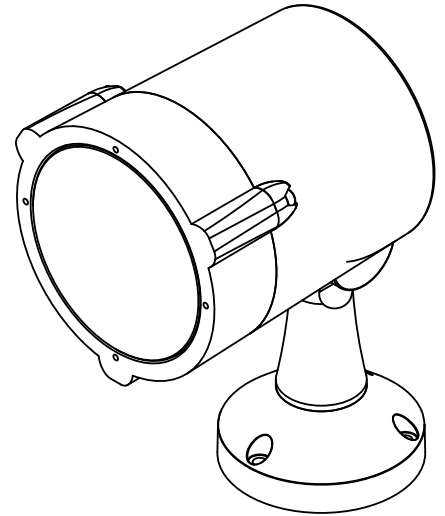

TARGETTI

NANO PYROS Compact

Compact flood light for high intensity LED

Concept: Professional adjustable LED projector flood light.
Housing: Anodized and painted die cast aluminum body and joints.
Materials: Extra clear tempered safety glass, 20 joule shock resistant.
Optic: COB LED. Available in Spot 13° or Flood 32°. Highly reflective metallic hybrid optic (reflective-refractive) system with anodized aluminum reflector and lens system in optical glass with PMMA (spot) or optical glass (flood) lens and holographic filter.
Mounting: Optical housing 180° adjustable on the vertical plane with aim locking system. Joined mounting bracket allowing for 359° adjustment of the fixture on the horizontal plane.
Installation: Pre-cabled with 10' SJOOW 18-3 cable
Finish: Available in Ferrite Grey or Bronze
Driver: Integrated Driver housed in fixture as non-dimmable, 0-10V dimmable, or phase dimmable.
Wattage: 23W
Color Temperature: 3000°K / 4000°K
Delivered Lumens:

	3000°K	4000°K:
Spot 13°	= 1289Lm	1333Lm
Flood 32°	= 1207Lm	1248Lm

Lumen Maintenance (L70): 50,000hrs
Calculation for LED fixtures are based on measurements that comply with IES LM-80.
CRI: 84
Voltage: 120-277V AC 50/60Hz, tree mounting provided in 120V only.
IP Rating: IP67
Certifications: cULus listed Wet Location IP67 Tested as IP68
 Tested in accordance with LM-79-08
 ^ Title 24 commercial installation compliant.
Warranty: 5 year limited warranty