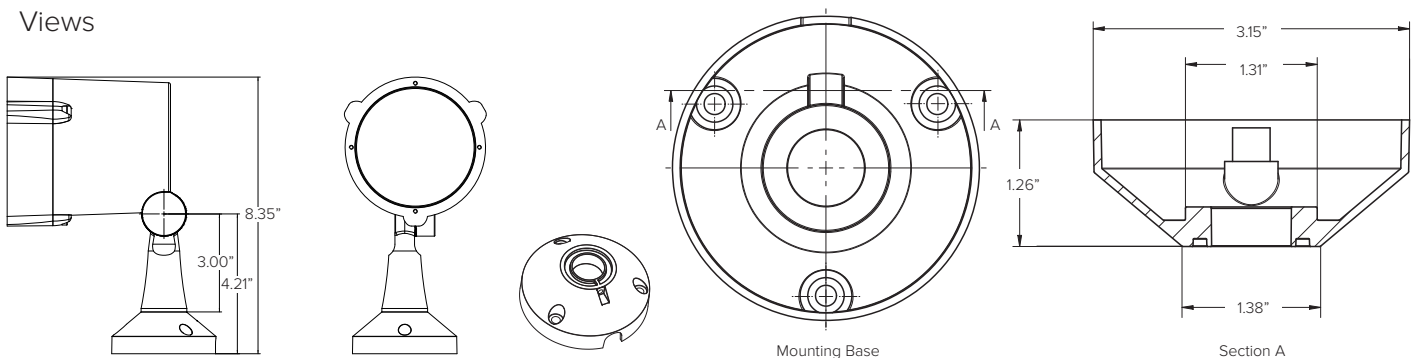

TARGETTI

NANO PYROS Compact

Compact flood light for high intensity LED

Concept: Professional adjustable LED projector flood light.
Housing: Anodized and painted die cast aluminum body and joints.
Materials: Extra clear tempered safety glass, 20 joule shock resistant.
Optic: COB LED. Available in Spot 13° or Flood 32°. Highly reflective metallic hybrid optic (reflective-refractive) system with anodized aluminum reflector and lens system in optical glass with PMMA (spot) or optical glass (flood) lens and holographic filter.
Mounting: Optical housing 180° adjustable on the vertical plane with aim locking system. Joined mounting bracket allowing for 359° adjustment of the fixture on the horizontal plane.
Installation: Pre-cabled with 10' SJOOW 18-3 cable
Finish: Available in Ferrite Grey or Bronze
Driver: Integrated Driver housed in fixture as non-dimmable, 0-10V dimmable, or phase dimmable.
Wattage: 23W
Color Temperature: 3000°K / 4000°K
Delivered Lumens:

	3000°K	4000°K:
Spot 13°	= 1289Lm	1333Lm
Flood 32°	= 1207Lm	1248Lm

Lumen Maintenance (L70): 50,000hrs
Calculation for LED fixtures are based on measurements that comply with IES LM-80.
CRI: 84
Voltage: 120-277V AC 50/60Hz, tree mounting provided in 120V only.
IP Rating: IP67
Certifications: cULus listed Wet Location IP67 Tested as IP68
Tested in accordance with LM-79-08
^ Title 24 commercial installation compliant.
Warranty: 5 year limited warranty

PRODUCT CODE	TYPE	DRIVER	FINISH	OUTPUT	OPTICS	COLOR TEMP
NP — Nano Pyros	CD — Compact Driver	10 — 0-10V Dimmable	FE — Ferrite Grey	L1 — 23W	SP — Spot 13°	30 — 3000K
		PH — Phase Dimmable	BZ — Bronze		FL — Flood 32°	40 — 4000K

Views