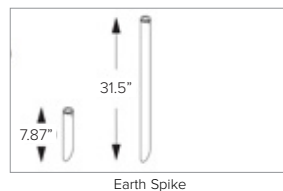

INSTALLATION ACCESSORIES	
1DU2845	Short earth spike Ferrite Grey finish, Ground Install. Dimensions 7.87"H.
1DU2846	Long earth spike, Ferrite Grey finish, Ground Install. Dimensions 31.5"H.
1DU2847	Short peg with base for surface mounting, Ferrite Grey finish. Dimensions 9.13"H.
1DU2848	Long peg with base for surface mounting, Ferrite Grey finish. Dimensions 32.76".