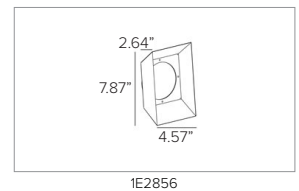

OPTICAL ACCESSORIES	
Maximum of one Filter Optical Accessory + Asymmetric Screen or Barn Door. Hex louver can be used in addition with other accessories as it is housed inside fixture.	
1E2849	Chromatic filters red. Complete with ring Ferrite Grey finish. Diameter 4.22".
1E2850	Chromatic filters green. Complete with ring Ferrite Grey finish. Diameter 4.22".
1E2851	Chromatic filters blue. Complete with ring Ferrite Grey finish. Diameter 4.22".
1E2852	Chromatic filters yellow. Complete with ring Ferrite Grey finish. Diameter 4.22".
1E2853	"Blade of light" effect refractive filter. The special linear incisions modify the light beam, enlarging it in a perpendicular direction to the incisions. With very narrow beams it is possible to obtain precise "blades" of light. Complete with ring Ferrite Grey finish. Diameter 4.22".
1E2854	"Soft beam" effect refractive filter. The special linear incisions reduce the variance between the primary and secondary light beam, making it more uniform. Complete with ring in Ferrite Grey finish. Diameter 4.22".
1E2766	Anti-glare louver. Black painted metal honeycomb structure. Designed to be housed inside the fixture.
1E2855	Adjustable stainless steel asymmetric screen, 8 positions, with 2 mounting screws. Permits the shielding of the light beam with wide beam optics. Ferrite Grey Finish.
1E2856	Stainless steel barn door with fixed flaps, 4 positions adjustment, with 2 mounting screws. Ferrite Grey Finish.