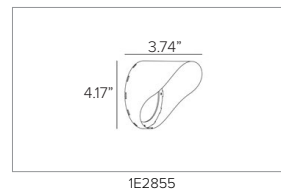

OPTICAL ACCESSORIES	
Maximum of one Filter Optical Accessory + Asymmetric Screen or Barn Door. Hex louver can be used in addition with other accessories as it is housed inside fixture.	
1E2849	Chromatic filters red. Complete with ring Ferrite Grey finish. Diameter 4.22".
1E2850	Chromatic filters green. Complete with ring Ferrite Grey finish. Diameter 4.22".
1E2851	Chromatic filters blue. Complete with ring Ferrite Grey finish. Diameter 4.22".
1E2852	Chromatic filters yellow. Complete with ring Ferrite Grey finish. Diameter 4.22".
1E2853	"Blade of light" effect refractive filter. The special linear incisions modify the light beam, enlarging it in a perpendicular direction to the incisions. With very narrow beams it is possible to obtain precise "blades" of light. Complete with ring Ferrite Grey finish. Diameter 4.22".
1E2854	"Soft beam" effect refractive filter. The special linear incisions reduce the variance between the primary and secondary light beam, making it more uniform. Complete with ring in Ferrite Grey finish. Diameter 4.22".
1E2766	Anti-glare louver. Black painted metal honeycomb structure. Designed to be housed inside the fixture.
1E2855	Adjustable stainless steel asymmetric screen, 8 positions, with 2 mounting screws. Permits the shielding of the light beam with wide beam optics. Ferrite Grey Finish.
1E2856	Stainless steel barn door with fixed flaps, 4 positions adjustment, with 2 mounting screws. Ferrite Grey Finish.