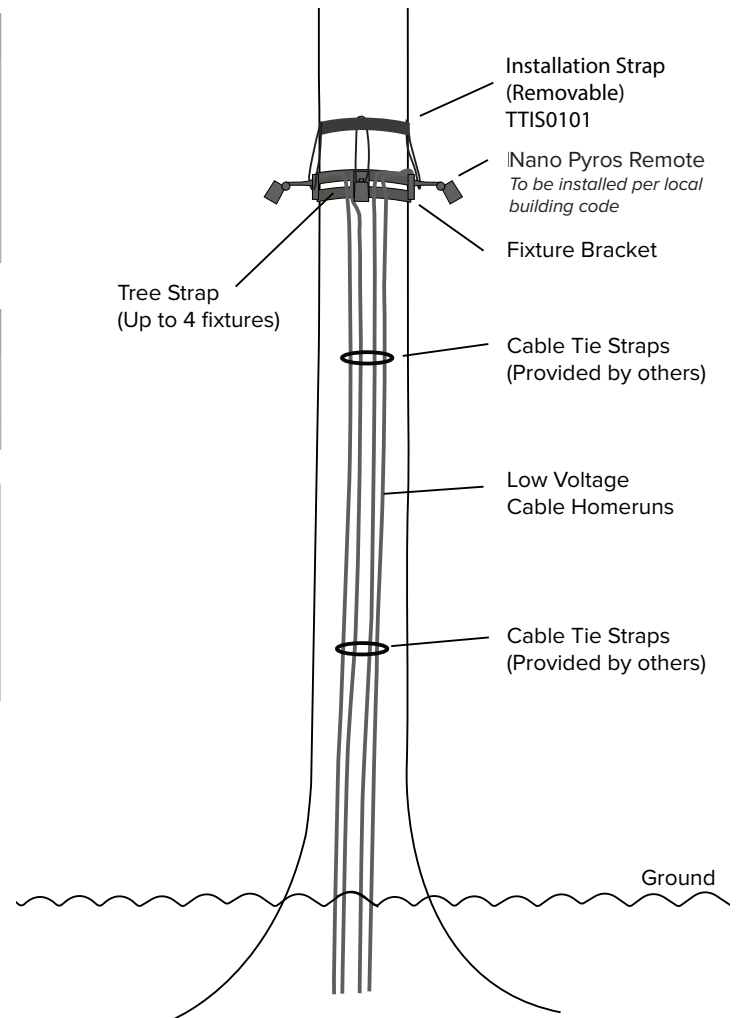

INSTALLATION STRAP (OPTIONAL)	
Durable 1.5 inch wide Nylon webbing Strap is flexible with Metal Cinch Buckle and lock in loop to prevent slipping. The installation strap comes with 4 each 12 inch Rubber Loops used to hold up to 4 fixtures in place while positioning and tightening the Tree Strap in position during Installation or Maintenance and then removed for operation. For use with 2 or more fixtures.	
TTIS0101	Installation strap flexible nylon webbing strap with metal cinch buckle and lock in loop. Includes 4 each 12" rubber loops to hold up to 4 fixtures in place while positioning.

FIXTURE BRACKETS (REQUIRED) - CHOOSE 1	
Buckle style Brackets for securing onto Tree Straps.	
TTNR0101	Ferrite Grey finish fixture bracket remote tree bracket.
TTNR0102	Bronze finish fixture bracket remote tree bracket.

MESH WIRE PROTECTION COVER (OPTIONAL)	
Polypropylene webbing is great for outdoor applications. A braided polyethylene terephthalate (PET) monofilament yarn resistant to chemical degradation, UV radiation, and abrasion.	
TTSJS01	Carbon Grey 3/8" SJO Cord Sleeve (Sold per foot)
TTSJS02	Brown 3/8" SJO Cord Sleeve (Sold per foot)
TTSJS03	Forest Green 3/8" SJO Cord Sleeve (Sold per foot)

Wiring Configuration

Adjust the strap every 6 months in order to prevent tree damage.