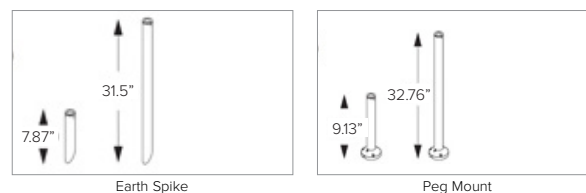

INSTALLATION ACCESSORIES	
1DU2845	Short earth spike Ferrite Grey finish, Ground Install. Dimensions 7.87\"/>
1DU2846	Long earth spike, Ferrite Grey finish, Ground Install. Dimensions 31.5\"/>
1DU2847	Short peg with base for surface mounting, Ferrite Grey finish. Dimensions 9.13\"/>
1DU2848	Long peg with base for surface mounting, Ferrite Grey finish. Dimensions 32.76\"/>