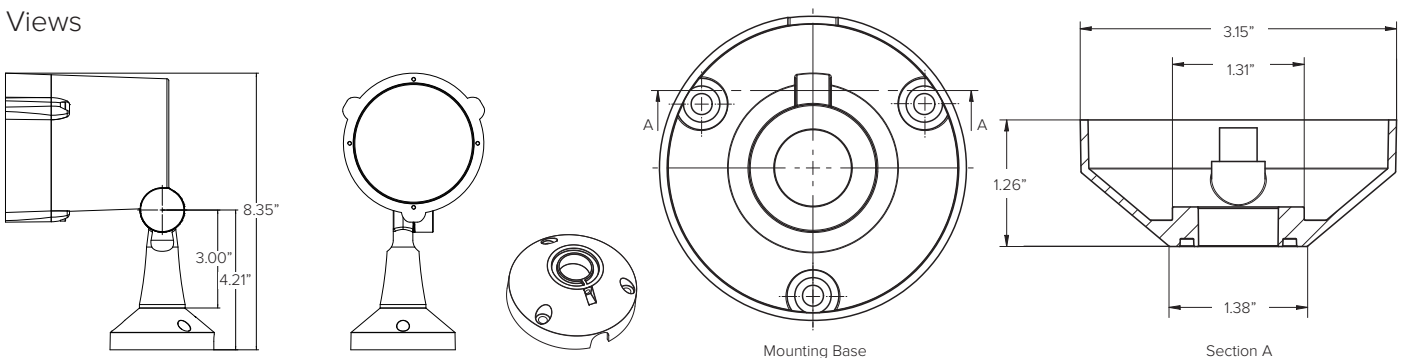

NANO PYROS Remote

Remote driver flood light for high intensity LED

Concept: Professional adjustable LED projector flood light.
Housing: Anodized and painted die cast aluminum body and joints.
Materials: Extra clear tempered safety glass, 20 joule shock resistant.
Optic: COB LED. Available in Spot 13° or Flood 32°. Highly reflective metallic hybrid optic (reflective-refractive) system with anodized aluminum reflector and lens system in optical glass with PMMA (spot) or optical glass (flood) lens and holographic filter.
Mounting: Optical housing 180° adjustable on the vertical plane with aim locking system. Joined mounting bracket allowing for 359° adjustment of the fixture on the horizontal plane.
Installation: Pre-cabled with 30' Belden 18ga 2 conductor direct burial cable.

Finish: Available in Ferrite Grey or Bronze

Driver: Local remote Class 2 driver.

Wattage: 21W

Color Temperature: 3000°K / 4000°K

Lumens:	3000°K	4000°K:
Spot 13° =	1612Lm	1666Lm
Flood 32° =	1509Lm	1560Lm

Lumen Maintenance (L70): 50,000hrs

Calculation for LED fixtures are based on measurements that comply with IES LM-80.

CRI: 84

Voltage: Class II see remote driver matrix (page 2)

IP Rating: IP67

Certifications: cULus Class II Wet Location Listed IP67 Tested as IP68

Tested in accordance with LM-79-08

^ATitle 24 commercial installation compliant.

Warranty: 5 year limited warranty

PRODUCT CODE	TYPE	FINISH	OUTPUT	OPTICS	COLOR TEMP
NP — Nano Pyros	RP — Remote Power	FE — Ferrite Grey	L1 — 21W	SP — Spot 13°	30 — 3000K
		BZ — Bronze		FL — Flood 32°	40 — 4000K

Views