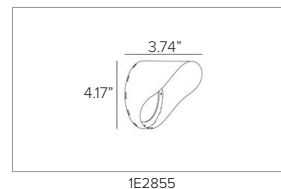

INSTALLATION ACCESSORIES	
1DU2845	Short earth spike Ferrite Grey finish, Ground Install. Dimensions 7.87"H.
1DU2846	Long earth spike, Ferrite Grey finish, Ground Install. Dimensions 31.5"H.
1DU2847	Short peg with base for surface mounting, Ferrite Grey finish. Dimensions 9.13"H.
1DU2848	Long peg with base for surface mounting, Ferrite Grey finish. Dimensions 32.76"H.