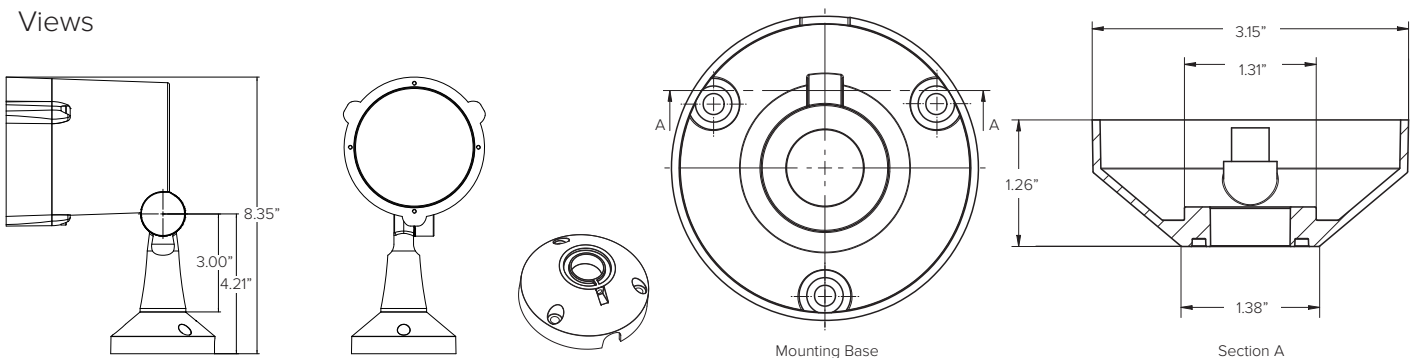

NANO PYROS Compact

Compact flood light for high intensity LED

Concept: Professional adjustable LED projector flood light.
Housing: Anodized and painted die cast aluminum body and joints.
Materials: Extra clear tempered safety glass, 20 joule shock resistant.
Optic: COB LED. Available in Spot 13° or Flood 32°. Highly reflective metallic hybrid optic (reflective-refractive) system with anodized aluminum reflector and lens system in optical glass with PMMA (spot) or optical glass (flood) lens and holographic filter.
Mounting: Optical housing 180° adjustable on the vertical plane with aim locking system. Joined mounting bracket allowing for 359° adjustment of the fixture on the horizontal plane.
Installation: Pre-cabled with 10' SJOOW 18-3 cable
Finish: Available in Ferrite Grey or Bronze
Driver: Integrated Driver housed in fixture as non-dimmable, 0-10V dimmable, or phase dimmable.

Wattage: 23W
Color Temperature: 3000°K / 4000°K
Delivered Lumens:

	3000°K	4000°K:
Spot 13°	= 1289Lm	1333Lm
Flood 32°	= 1207Lm	1248Lm

Lumen Maintenance (L70): 50,000hrs
Calculation for LED fixtures are based on measurements that comply with IES LM-80.

CRI: 84
Voltage: 120-277V AC 50/60Hz, tree mounting provided in 120V only.
IP Rating: IP67
Certifications: cULus listed Wet Location IP67 Tested as IP68
Tested in accordance with LM-79-08
^ Title 24 commercial installation compliant.
Warranty: 5 year limited warranty

PRODUCT CODE	TYPE	DRIVER	FINISH	OUTPUT	OPTICS	COLOR TEMP
NP — Nano Pyros	CD — Compact Driver	10 — 0-10V Dimmable	FE — Ferrite Grey	L1 — 23W	SP — Spot 13°	30 — 3000K
		PH — Phase Dimmable	BZ — Bronze		FL — Flood 32°	40 — 4000K

Views