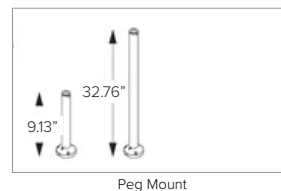

Views

TARGETTI

NANO PYROS Compact

OPTICAL ACCESSORIES	
Maximum of one Filter Optical Accessory + Asymmetric Screen or Barn Door. Hex louver can be used in addition with other accessories as it is housed inside fixture.	
1E2849	Chromatic filters red. Complete with ring Ferrite Grey finish. Diameter 4.22".
1E2850	Chromatic filters green. Complete with ring Ferrite Grey finish. Diameter 4.22".
1E2851	Chromatic filters blue. Complete with ring Ferrite Grey finish. Diameter 4.22".
1E2852	Chromatic filters yellow. Complete with ring Ferrite Grey finish. Diameter 4.22".
1E2853	"Blade of light" effect refractive filter. The special linear incisions modify the light beam, enlarging it in a perpendicular direction to the incisions. With very narrow beams it is possible to obtain precise "blades" of light. Complete with ring Ferrite Grey finish. Diameter 4.22".
1E2854	"Soft beam" effect refractive filter. The special linear incisions reduce the variance between the primary and secondary light beam, making it more uniform. Complete with ring in Ferrite Grey finish. Diameter 4.22".
1E2766	Anti-glare louver. Black painted metal honeycomb structure. Designed to be housed inside the fixture.
1E2855	Adjustable stainless steel asymmetric screen, 8 positions, with 2 mounting screws. Permits the shielding of the light beam with wide beam optics. Ferrite Grey Finish.
1E2856	Stainless steel barn door with fixed flaps, 4 positions adjustment, with 2 mounting screws. Ferrite Grey Finish.

INSTALLATION ACCESSORIES	
1DU2845	Short earth spike Ferrite Grey finish, Ground Install. Dimensions 7.87"H.
1DU2846	Long earth spike, Ferrite Grey finish, Ground Install. Dimensions 31.5"H.
1DU2847	Short peg with base for surface mounting, Ferrite Grey finish. Dimensions 9.13"H.
1DU2848	Long peg with base for surface mounting, Ferrite Grey finish. Dimensions 32.76"H.