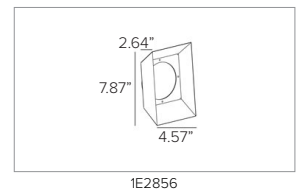

INSTALLATION ACCESSORIES	
1DU2845	Short earth spike Ferrite Grey finish, Ground Install. Dimensions 7.87"H.
1DU2846	Long earth spike, Ferrite Grey finish, Ground Install. Dimensions 31.5"H.
1DU2847	Short peg with base for surface mounting, Ferrite Grey finish. Dimensions 9.13"H.
1DU2848	Long peg with base for surface mounting, Ferrite Grey finish. Dimensions 32.76"H.