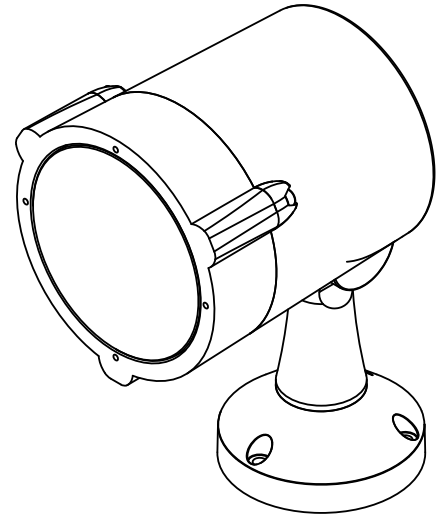

Concept: Professional adjustable LED projector flood light.
Housing: Anodized and painted die cast aluminum body and joints.
Materials: Extra clear tempered safety glass, 20 joule shock resistant.
Optic: COB LED. Available in Spot 13° or Flood 32°. Highly reflective metallic hybrid optic (reflective-refractive) system with anodized aluminum reflector and lens system in optical glass with PMMA (spot) or optical glass (flood) lens and holographic filter.
Mounting: Optical housing 180° adjustable on the vertical plane with aim locking system. Joined mounting bracket allowing for 359° adjustment of the fixture on the horizontal plane.
Installation: Pre-cabled with 10' SJOOW 18-3 cable
Finish: Available in Ferrite Grey or Bronze
Driver: Integrated Driver housed in fixture as non-dimmable, 0-10V dimmable, or phase dimmable.

Wattage: 23W
Color Temperature: 3000°K / 4000°K
Delivered Lumens:

	3000°K	4000°K:
Spot 13°	= 1289Lm	1333Lm
Flood 32°	= 1207Lm	1248Lm

Lumen Maintenance (L70): 50,000hrs
Calculation for LED fixtures are based on measurements that comply with IES LM-80.

CRI: 84
Voltage: 120-277V AC 50/60Hz, tree mounting provided in 120V only.
IP Rating: IP67
Certifications: cULus listed Wet Location IP67 Tested as IP68
Tested in accordance with LM-79-08
^ Title 24 commercial installation compliant.
Warranty: 5 year limited warranty