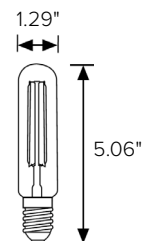

Vintage retro look LED lamp

Warm White color temperature LEDs inside a glass envelope vintage look bulb. Provides up to 300 lumens with high efficacy.

Details

Lamp Type	Retro Vintage Filament Style LED Lamp
Color Temp	2200°K
Color Consistency	Advanced LED binning with +/- 2-step MacAdam Ellipses <i>Color consistency maintained through rated lamp life</i>
Wattage	4W
Lumen	300Lm
Voltage	120V
Color Quality	Up to 90 CRI
Lamp Life	25,000 hours at L70
Base	Medium E26
Dimming	ELV or MLV & CL Leading Edge Dimmers
Dimensions	1.29" Dia x 5.06" Length
Weight	0.2Lbs
Listing	cETLus Listed 5000068
Certifications	Tested in accordance with LM-79-08
Warranty	3 year warranty

Ordering Guide

PRODUCT CODE	TYPE	SOCKET BASE	WATTAGE	COLOR TEMP	VOLTAGE	DIMMING
DLV — DuraLed™ Vintage	T10 — T10 Lamp	MD — E26 Medium Base	04 — 4 Watt	22 — 2200K	120 — 120VAC	D — Dimmable

QUICK SHIP Lead time for quick ship fixtures is 1 week from processed PO date. Consult factory for quantities of over 50 lamps to confirm lead time.