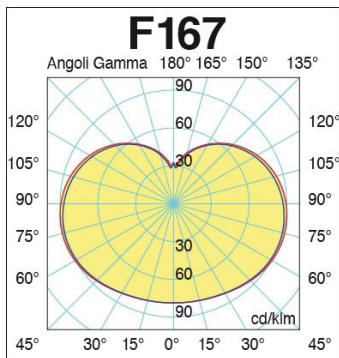

### Details

<b>Lamp Type</b>	Incandescent A-Lamp Glass LED Retrofit
<b>Color Temp</b>	2700°K
<b>Color Consistency</b>	Advanced LED binning with +/- 2-step MacAdam Ellipses <i>Color consistency maintained through rated lamp life</i>
<b>Wattage</b>	7W (E26), 8W (GU24)
<b>Lumen</b>	790lm (E26), 806 (GU24)
<b>Voltage</b>	120V
<b>Color Quality</b>	Up to 90 CRI
<b>Lamp Life</b>	> 20,000 hours at L70
<b>Base</b>	Medium E26 or GU24
<b>Distribution</b>	330°
<b>Power Factor</b>	0.93
<b># of On-Off cycles</b>	100,000
<b>Lamp start time</b>	< 0,2s
<b>Dimming</b>	ELV & CL Leading Edge Dimmers
<b>Dimensions</b>	2.36" Dia x 4.25"Length
<b>Weight</b>	0.2Lbs
<b>Listing</b>	cULus Listed E481518
<b>Certifications</b>	Tested in accordance with LM-79-08
<b>Warranty</b>	3 year warranty