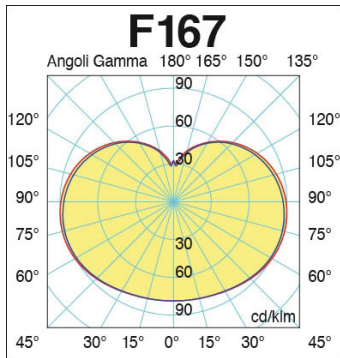

### Details

<b>Lamp Type</b>	Incandescent A-Lamp Glass LED Retrofit
<b>Color Temp</b>	2700°K
<b>Color Consistency</b>	Advanced LED binning with +/- 2-step MacAdam Ellipses <i>Color consistency maintained through rated lamp life</i>
<b>Wattage</b>	7W (E26), 8W (GU24)
<b>Lumen</b>	790lm (E26), 806 (GU24)
<b>Voltage</b>	120V
<b>Color Quality</b>	Up to 90 CRI
<b>Lamp Life</b>	> 20,000 hours at L70
<b>Base</b>	Medium E26 or GU24
<b>Distribution</b>	330°
<b>Power Factor</b>	0.93
<b># of On-Off cycles</b>	100,000
<b>Lamp start time</b>	< 0,2s
<b>Dimming</b>	ELV & CL Leading Edge Dimmers
<b>Dimensions</b>	2.36" Dia x 4.25"Length
<b>Weight</b>	0.2Lbs
<b>Listing</b>	cULus Listed E481518
<b>Certifications</b>	Tested in accordance with LM-79-08
<b>Warranty</b>	3 year warranty