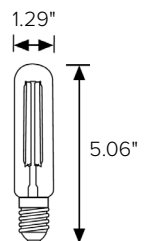

QUICK SHIP Lead time for quick ship fixtures is 1 week from processed PO date. Consult factory for quantities of over 50 lamps to confirm lead time.