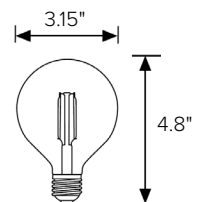

QUICK SHIP Lead time for quick ship fixtures is 1 week from processing PO date.