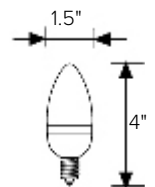

Ordering Guide

PRODUCT CODE	TYPE	BASE	WATTAGE	LENS	COLOR TEMP	VOLTAGE	DIMMING
DL — DecoLed™	C — Candelabra	2 — E12 Base	05 — 5W	CC — Clear Lens (Crown)	22 — 2200K	1 — 120V AC	D — Dimmable
				OP¹ — Opal Lens	27 — 2700K		
				¹Only available in 2700K