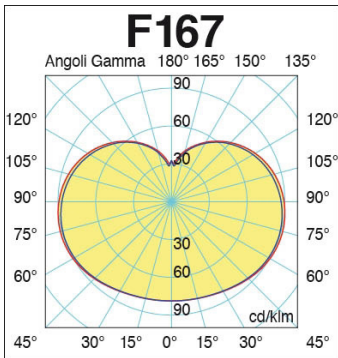

DECOLED AURORA™

A-LAMP GLASS

Line voltage LED A60 retrofit

High efficacy A60 retrofit medium base LED lamp inside a glass envelope.

Key Features

- DECOLED Aurora Bulbs contain LEDs enclosed within standard A60 lamp casing made of glass
- Meets general lighting requirements with significant energy savings
- 330° x 360° light distribution for spherical illumination in decorative fixtures
- Direct replacement for 60W incandescent lamp with full glass envelope for even illumination
- Produces a warm light with a very wide spectrum for comfortable and pleasant lighting, particularly suited for residential environments and hotels
- Smooth Dimming with ELV or MLV & CL Leading Edge Dimmers

Details

Lamp Type	Incandescent A-Lamp Glass LED Retrofit
Color Temp	2700°K
Color Consistency	Advanced LED binning with +/- 2-step MacAdam Ellipses <i>Color consistency maintained through rated lamp life</i>
Wattage	7.5W
Lumen	806Lm
Voltage	120V
Color Quality	Up to 90 CRI
Lamp Life	> 20,000 hours at L70
Base	Medium E26 or GU24
Distribution	330°
Power Factor	0.93
# of On-Off cycles	100,000
Lamp start time	< 0,2s
Dimming	ELV or MLV & CL Leading Edge Dimmers
Dimensions	2.36" Dia x 4.25"Length
Weight	0.2Lbs
Listing	cULus Listed E481518
Certifications	Tested in accordance with LM-79-08
Warranty	3 year warranty