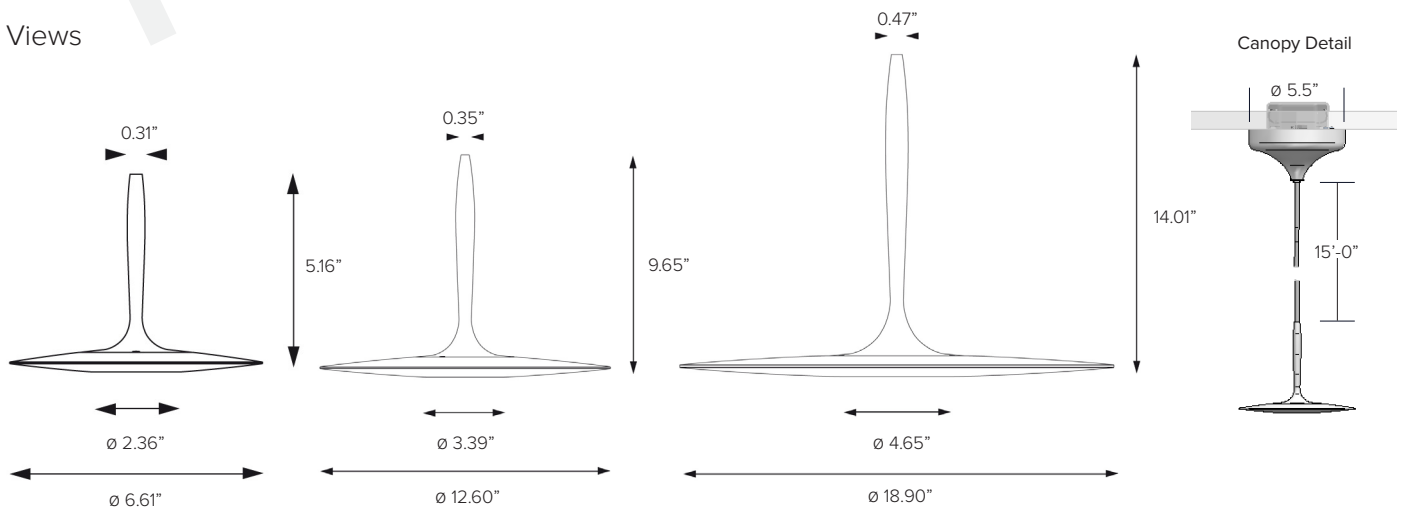

Driver: Integral dual dimming 0-10V/Phase driver located in canopy, Phase dimming 120V only.

Installation: Fixture to be installed according to local building codes by a certified electrician.

Wattage: **Lumen:**
 6W (6.7" Dia. Model Only) 265Lm
 10W (12.6" Dia. Model Only) 528Lm
 15W (18.9" Dia. model Only) 1,553Lm

Color Temperature: 3000°K

Universal Voltage: 120V-277V AC 50/60Hz

Weight: 1 lbs (6.7" Dia.), 2 lbs (12.6" Dia.), 5 lbs (18.9" Dia.)

IP: IP20

Certifications: cULus Listed

Tested in accordance with LM-79-08

Warranty: 5 year limited warranty

ELEGANT MATTE

ELEGANT BRILLIANT

NATURE BRILLIANT

PRODUCT CODE	DIMENSION	SHADE COLOR		COLOR TEMP
DEC — DECANTER	067 — 6.7"	PW — Plaster White	HB — Heritage Brown	30 — 3000K
	126 — 12.6"	BR — Brick	OL — Olive	
	189 — 18.9"	BN — Bone	PG — Pink Gold	
		CP — Copper	RS — Rose	
		FR — Ferrite	SP — Sapphire	
		GD — Gold	DB — Deep Black	

Views

TARGETTI

DECANTER

Photometry