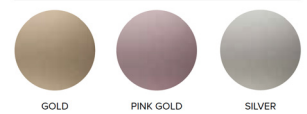

Mounting: Complete with canopy and 15ft long power cable.

Finish Options: Available in Plaster White, Brick, Bone, Copper, Ferrite, Gold, Heritage Brown, Olive, Pink Gold, Rose, Sapphire, Silver and Deep Black.

ELEGANT MATTE

ELEGANT BRILLIANT

NATURE BRILLIANT

PRODUCT CODE	DIMENSION	SHADE COLOR		COLOR TEMP
DEC — DECANTER	067 — 6.7"	PW — Plaster White	HB — Heritage Brown	30 — 3000K
	126 — 12.6"	BR — Brick	OL — Olive	
	189 — 18.9"	BN — Bone	PG — Pink Gold	
		CP — Copper	RS — Rose	
		FR — Ferrite	SP — Sapphire	
		GD — Gold	DB — Deep Black	