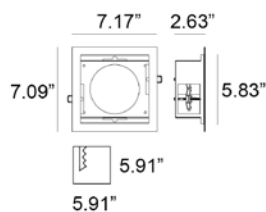

TARGETTI

STORE MINI GIMBAL CLASS II

Adjustable Recessed LED Projector Downlight

Concept: Professional single COB LED in small aperture 3" recessed adjustable downlight.

Materials: Painted die-cast aluminium projector body and external ring. Polycarbonate internal ring. Available in black and white. Gimbal System to adjust the optical unit 30° vertically and 355° horizontally.

Optics: Primary optical assembly complete with metal precision optic with convex facets (SP, FL and MWF) or methacrylate lens (NS) only.

Mounting: Plentum accessible removable plasterframe with tool-free spring-clip mounting system.

Driver: Remote driver available as Electronic Phase or 0-10V dimmable. Also available with EldoLED 0-10V, Eco (1%) and Solo (0.1%) dimmable drivers

Wattage: 5W and 13W standard

Color Temperature: 3000K and 4000K standard

Lumen Maintenance (L70): 50,000hrs

Calculation for LED fixtures are based on measurements that comply with IES LM-80.

IP Rating: Damp Location

Certifications: Class 2 UL2108

Tested in accordance with LM-79-08

Warranty: 5 year limited warranty

Lumens:	5W		13W	
	3000K	4000K	3000K	4000K
Narrow Spot 9° =	116Lm	123Lm	–	–
Spot 15° =	–	–	889Lm	928Lm
Flood 30° =	–	–	1199Lm	1239Lm
Medium Wide Flood 48° =	–	–	1386Lm	1432Lm

PRODUCT CODE	FIXTURE COLOR	DRIVER	GIMBAL	OPTICS	WATTAGE	COLOR TEMP	CRI	+	FRAME & DRIVER
STMG – STORE Mini Gimbal	PW – Plaster White	RP – Remote Power	1X – 1X Single	NS – Narrow Spot 9°	L1 – 5W	30 – 3000K	84 – 84 CRI		See Page 2
	DB – Deep Black			SP – Spot 15°	L2 – 13W	40 – 4000K			
				FL – Flood 30°					
				MW – Medium Wide Flood 48°					

Views