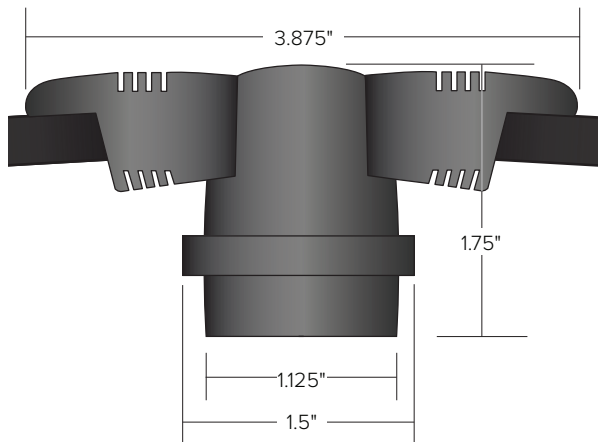

DURALED™ CABLE LIGHT

Key Features

- 16 gauge conductive cable with factory attached sockets
- Sockets available in E26 medium base and GU10 base
- Lamp spacing available in 12" OC and 24" OC
- Secure clamp available for attaching to aircraft cable (provided by others up to 3/16" aircraft cable)
- Pre-assembled to specific lengths with various IP68 connector options for project requirements and efficient power configuration
- Max continuous length: 300' max per run (12" OC)
500' max per run (24" OC)

Line voltage cable light

Long run length cable light with sockets available in various spacing. For indoor and outdoor lighting applications. Extremely flexible with multiple lamp types available.

Dimensional Drawings

Details

Spacing	12" or 24" OC Socket Spacing
Lamp Type	For use with DuraLED Stargazer or DecoLED Tecno Vintage Series (see page 2)
Wattage	E26 Medium Base – 25W/socket GU10 Base – 5W/socket
Voltage	120V
Wiring Options	Factory prepped outdoor IP68 end prep wiring options
Installation	Optional mounting clamps available for use with aircraft cable.
Weight	E26 Medium Base Cable Only 12"OC = 0.19Lbs/ft 24"OC = 0.15Lbs/ft GU10 Base Cable Only 12"OC = 0.21Lbs/ft 24"OC = 0.16Lbs/ft
Listing	cULus / CE listed
Warranty	3 year warranty

Lamps

Details

Lamp Type	G19 (5) LED Cluster	Lamp Life	15,000 hours at L70
Color Temp	2200°K	Base	E26 or GU10
Color Consistency	Advanced LED binning with +/- 2-step MacAdam Ellipses <i>Color consistency maintained through rated lamp life</i>	Dimensions	2.36" Dia x 3.27" Length
Wattage	0.5W	Weight	0.1Lbs
Lumen	20Lm	Listing	cULus
Voltage	120V	Certifications	cULus / CE listed Tested in accordance with LM-79-08
Color Quality	Ra >85	Warranty	3 year warranty