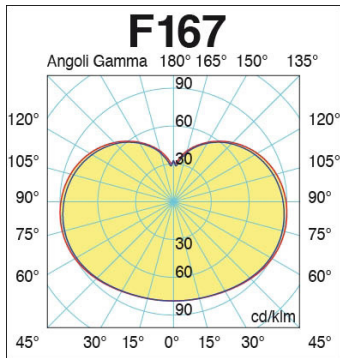

DECOLED AURORA™

A-LAMP GLASS

Line voltage LED A60 retrofit

High efficacy A60 retrofit medium base LED lamp inside a glass envelope.

Key Features

- DECOLED Aurora Bulbs contain LEDs enclosed within standard A60 lamp casing made of glass
- Meets general lighting requirements with significant energy savings
- 330° x 360° light distribution for spherical illumination in decorative fixtures
- Direct replacement for 60W incandescent lamp with full glass envelope for even illumination
- Produces a warm light with a very wide spectrum for comfortable and pleasant lighting, particularly suited for residential environments and hotels
- Smooth Dimming with ELV or MLV & CL Leading Edge Dimmers

Details

Lamp Type	Incandescent A-Lamp Glass LED Retrofit
Color Temp	2700°K
Color Consistency	Advanced LED binning with +/- 2-step MacAdam Ellipses <i>Color consistency maintained through rated lamp life</i>
Wattage	7.5W
Lumen	806Lm
Voltage	120V
Color Quality	Up to 90 CRI
Lamp Life	> 20,000 hours at L70
Base	Medium E26 or GU24
Distribution	330°
Power Factor	0.93
# of On-Off cycles	100,000
Lamp start time	< 0,2s
Dimming	ELV or MLV & CL Leading Edge Dimmers
Dimensions	2.36" Dia x 4.25"Length
Weight	0.2Lbs
Listing	cULus
Certifications	Tested in accordance with LM-79-08
Warranty	3 year warranty