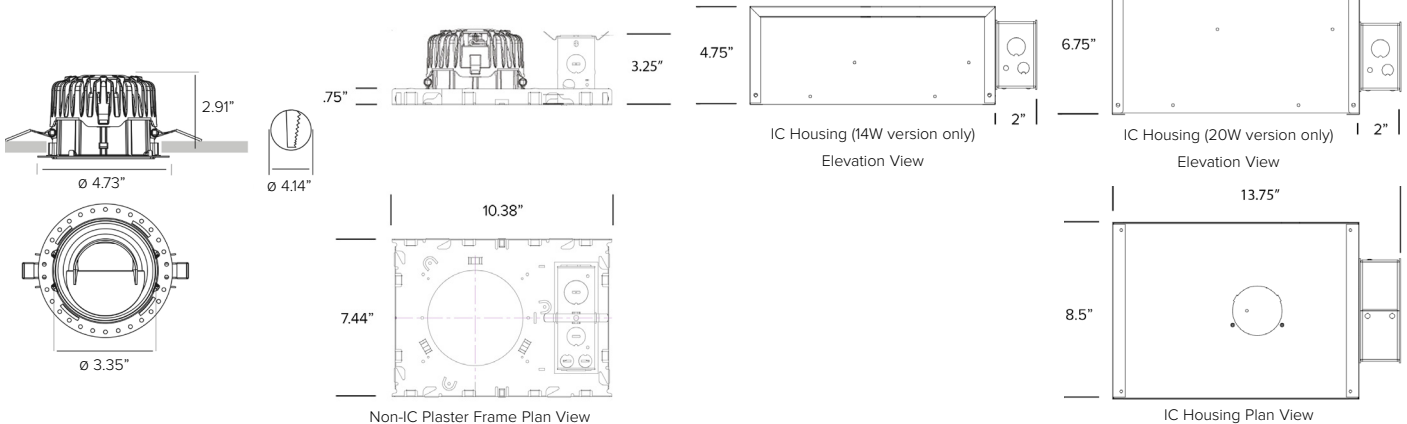

¹Electronic phase dimmable available for 120V only.
* Lutron 1% ECO system driver available upon request.

Views

TARGETTI

CCT LED ARCHITECTURAL MINI

TRIM (REQUIRED)	
1T4696	Round White Trim
1T4697	Round Black Trim
1T4698	Square/Round White Trim
1T4699	Square/Round Black Trim
1T4704	Round IP54, White
1T4705	Round IP54, Black
Consult Factory	Plaster ring for trimless concave effect. Cutout Ø 14.45". To be completed with one round trim ring listed above.